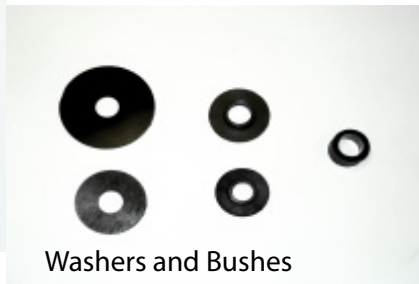

FRAMELESS GLASS STANDOFFS

Complete Range - Diameters 20,25,32,38 and 50mm
Lengths 10,15,20,25,30,45 and 50 mm

Side Mount Spigot

M10 and M12 Lagscrews and Studs

Washers and Bushes

STANDOFFS ACCESSORIES

- Lag screws and studs
- Plastic and SS washers and bushes
- Balustrade clamps
- Threaded spacers
- Balustrade handrail fittings
- Balustrade standoffs
- Custom manufactured parts