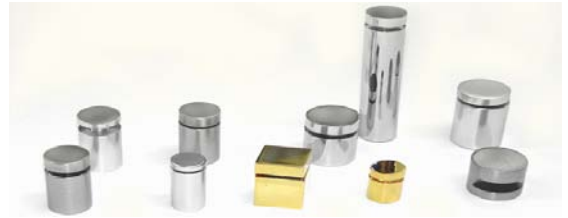

Contact Phone 03 5942 8444	Alt Phone: 0432 085 007	Website: www.clearglass.com.au
Fax 03 5942 9286		Email: info@clearglass.com.au

Stand off Button Head

Model Number	Size	Spacer Body	Finish	Material
Model SO3220	φ32x20mm	20mm	Satin/ Mirror	316 Stainless Steel
Model SO3230	φ32x30mm	30mm	Satin/ Mirror	316 Stainless Steel
Model SO3240	φ32x40mm	40mm	Satin/ Mirror	316 Stainless Steel
Model SO3820	φ38x20mm	20mm	Satin/ Mirror	316 Stainless Steel
Model SO3830	φ38x30mm	30mm	Satin/ Mirror	316 Stainless Steel
Model SO3840	φ38x40mm	40mm	Satin/ Mirror	316 Stainless Steel
Model SO5020	φ50x20mm	20mm	Satin/ Mirror	316 Stainless Steel
Model SO5030	φ50x30mm	30mm	Satin/ Mirror	316 Stainless Steel
Model SO5040	φ50x40mm	40mm	Satin/ Mirror	316 Stainless Steel
Model SO5050	φ50x50mm	50mm	Satin/ Mirror	316 Stainless Steel
Model SO50custom	φ50x50 to 200mm	Up to 200mm	Satin/ Mirror	316 Stainless Steel

Stand Off Bolts come with M8, M10 or M12 threaded rod

Stand Off bolts come with insulators

Adjustable stand offs also available

Clear Glass Solutions are never beaten on Quality nor price