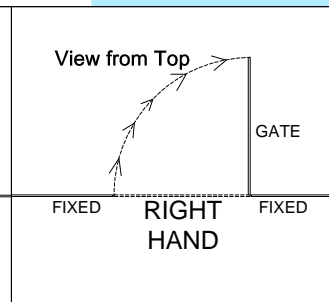

clearglass

SOLUTIONS

THE CHOICE IS CLEAR

HYDRAULIC POOL GATE HINGE HH-01L (LEFT HAND) or HH-01R (RIGHT HAND)

www.clearglass.com.au

Email: info@clearglass.com.au Ph 03 5942 8444 Fax 03 5942 9286