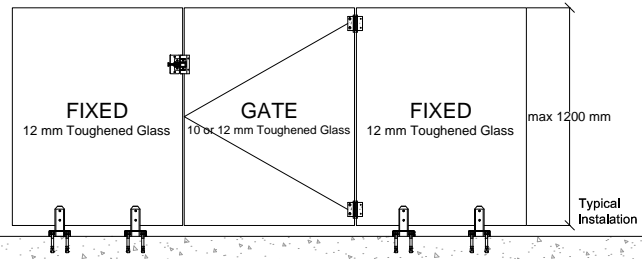

clearglass

SOLUTIONS

THE CHOICE IS CLEAR

HYDRAULIC POOL GATE HINGE HH-01L (LEFT HAND) or HH-01R (RIGHT HAND)

www.clearglass.com.au

Email: info@clearglass.com.au Ph 03 5942 8444 Fax 03 5942 9286