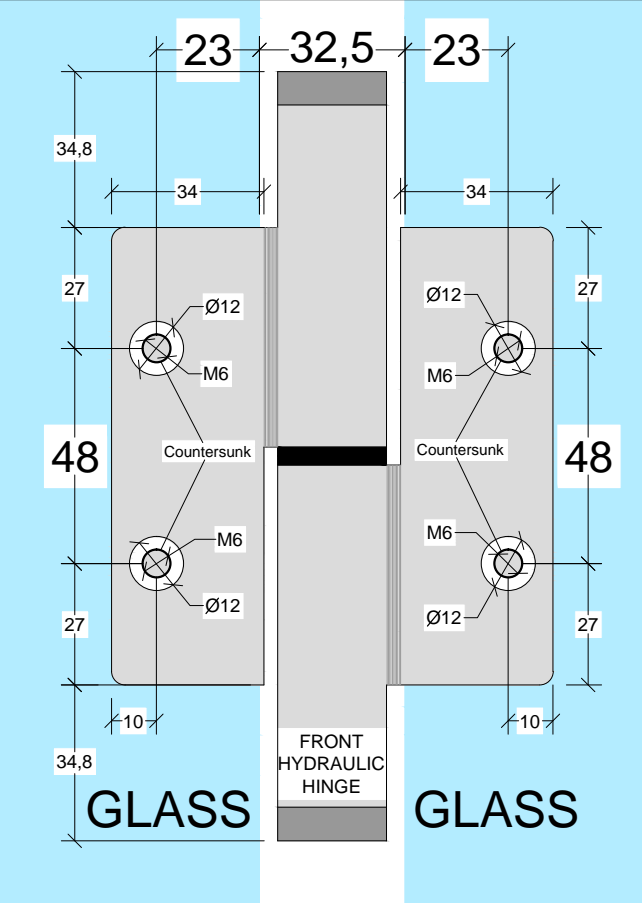

clearglass

SOLUTIONS

THE CHOICE IS CLEAR

HYDRAULIC POOL GATE HINGE HH-01L (LEFT HAND) or HH-01R (RIGHT HAND)

www.clearglass.com.au

Email: info@clearglass.com.au Ph 03 5942 8444 Fax 03 5942 9286