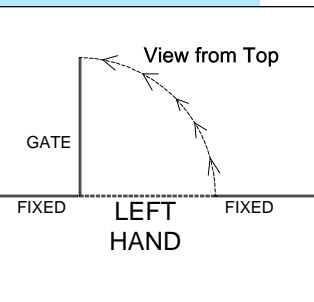

clearglass

SOLUTIONS

THE CHOICE IS CLEAR

HYDRAULIC POOL GATE HINGE HH-01L (LEFT HAND) or HH-01R (RIGHT HAND)

www.clearglass.com.au

Email: info@clearglass.com.au Ph 03 5942 8444 Fax 03 5942 9286