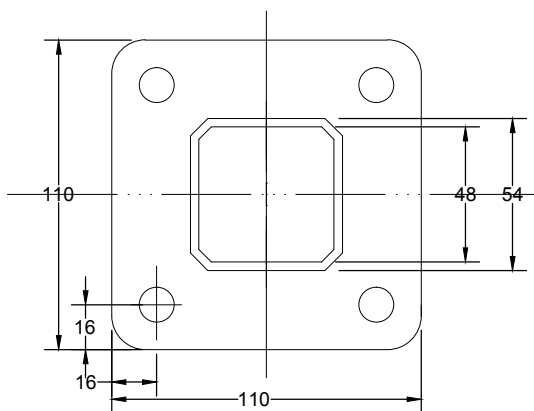

clearglass

SOLUTIONS

THE CHOICE IS CLEAR

FRAMELESS POOL FENCE SPIGOT: BOLT DOWN, SQUARE " F R I C T I O N F I T " M O D E L F 7 2

316L Stainless Steel
Available in Satin and
Polished Finish