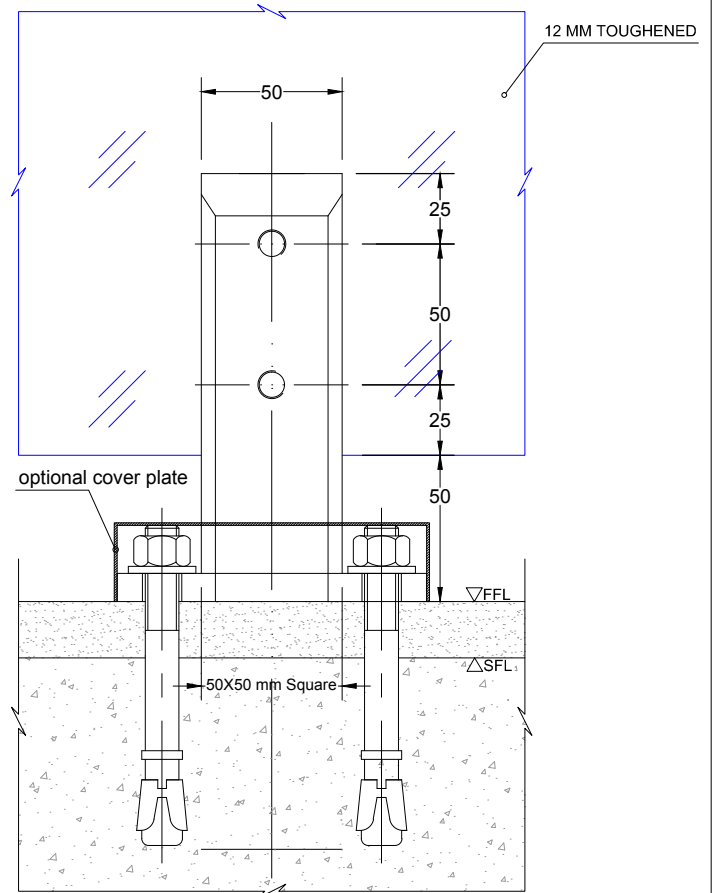

clearglass

SOLUTIONS

THE CHOICE IS CLEAR

FRAMELESS POOL FENCE SPIGOT: BOLT DOWN, SQUARE " F R I C T I O N F I T " M O D E L F 7 2

316L Stainless Steel
Available in Satin and
Polished Finish