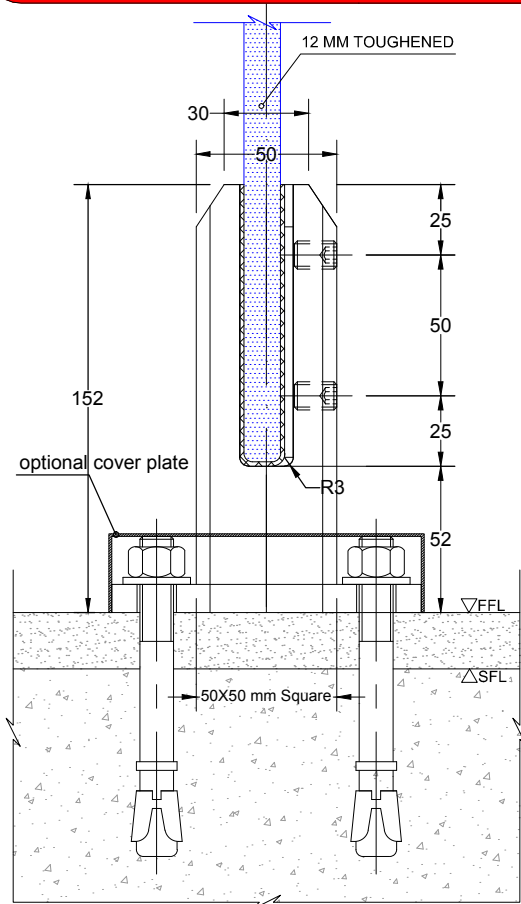

clearglass

SOLUTIONS

THE CHOICE IS CLEAR

FRAMELESS POOL FENCE SPIGOT: BOLT DOWN, SQUARE " F R I C T I O N F I T " M O D E L F 7 2

316L Stainless Steel
Available in Satin and
Polished Finish