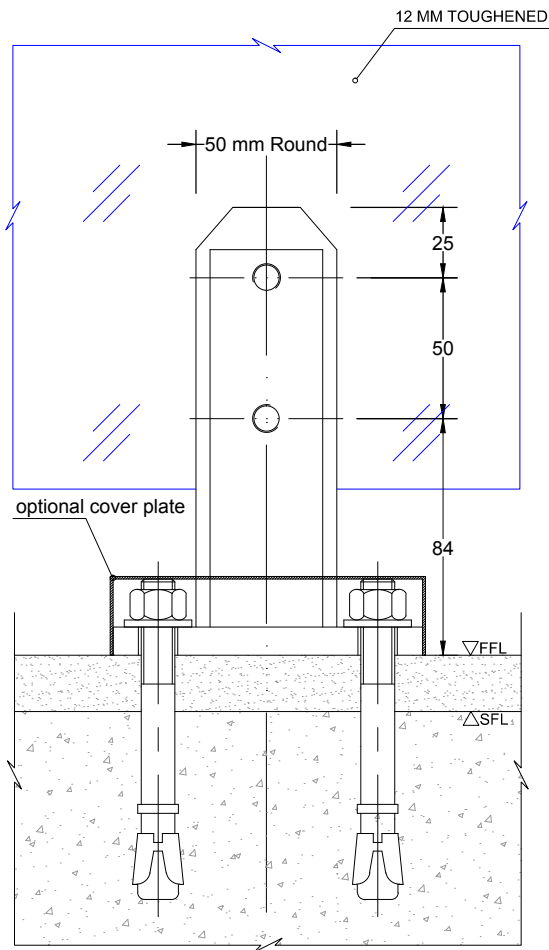

clear glass

SOLUTIONS

THE CHOICE IS CLEAR

FRAMELESS POOL FENCE SPIGOTT: BOLT DOWN, ROUND " F R I C T I O N F I T " M O D E L F 6 2

316L Stainless Steel
Available in Satin and
Polished Finish

www.clearglass.com.au
Ph 03 5942 8444