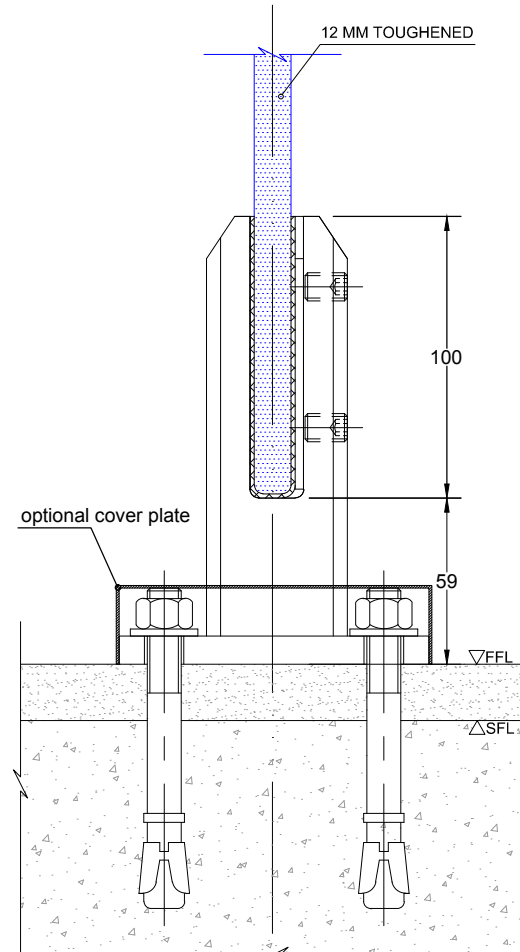

clear glass

SOLUTIONS

THE CHOICE IS CLEAR

FRAMELESS POOL FENCE SPIGOTT: BOLT DOWN, ROUND " F R I C T I O N F I T " M O D E L F 6 2

316L Stainless Steel
Available in Satin and
Polished Finish

www.clearglass.com.au
Ph 03 5942 8444