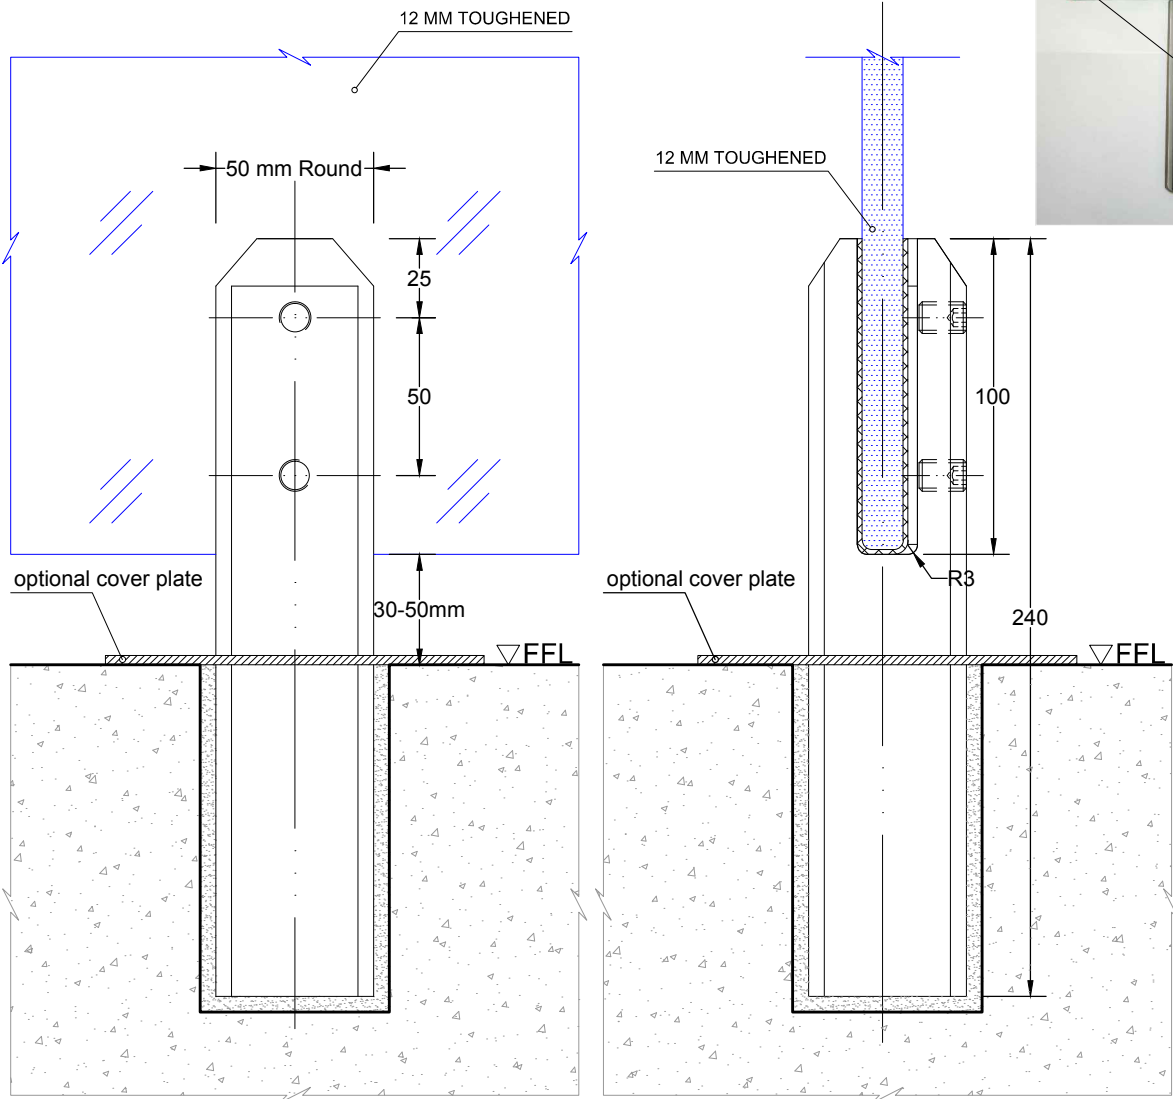

**clearglass**  
SOLUTIONS  
THE CHOICE IS CLEAR

**FRAMELESS POOL FENCE SPIGOT: CORE HOLE. ROUND  
" F R I C T I O N F I T " M O D E L F 6 1**

316L Stainless Steel  
Available in Satin and Polished Finish