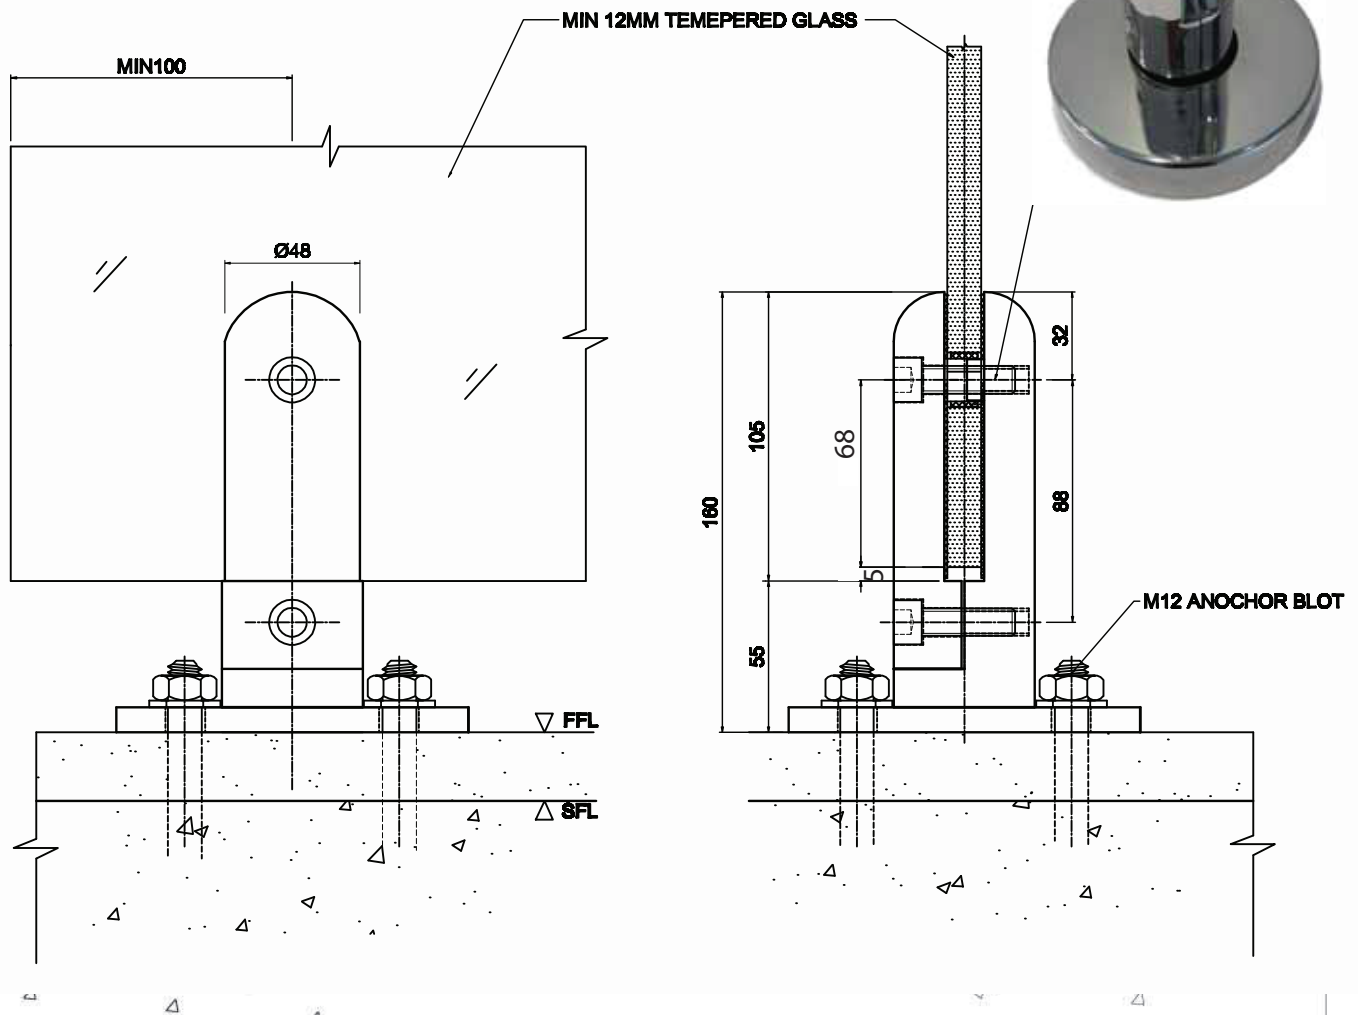

clear glass

SOLUTIONS

THE CHOICE IS CLEAR

FRAMELESS POOL SPIGOTT : BOLT DOWN SPIGOTT

Model:F2

SECTION

Clear Glass Solutions
www.clearglass.com.au
Ph 03 5942 8444