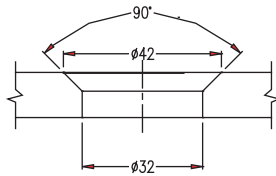

### CS-AB-M12

Countersunk Articulated Bolt

Glass Hole Ø