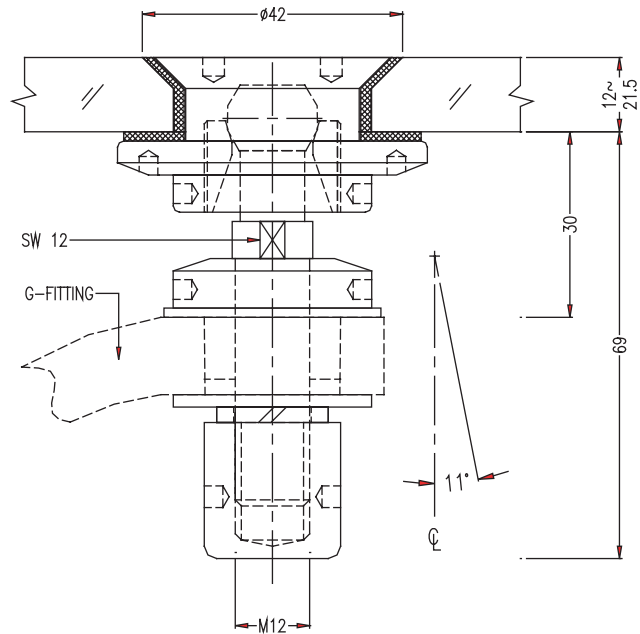

## Bolt Assembly Series

### CS-AB-M12

Countersunk Articulated Bolt

Glass Hole Ø

### A-CS-AB-M12

Adjustable Countersunk Articulated Bolt