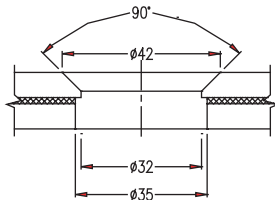

### CS-AB-M12

Countersunk Articulated Bolt

Glass Hole Ø